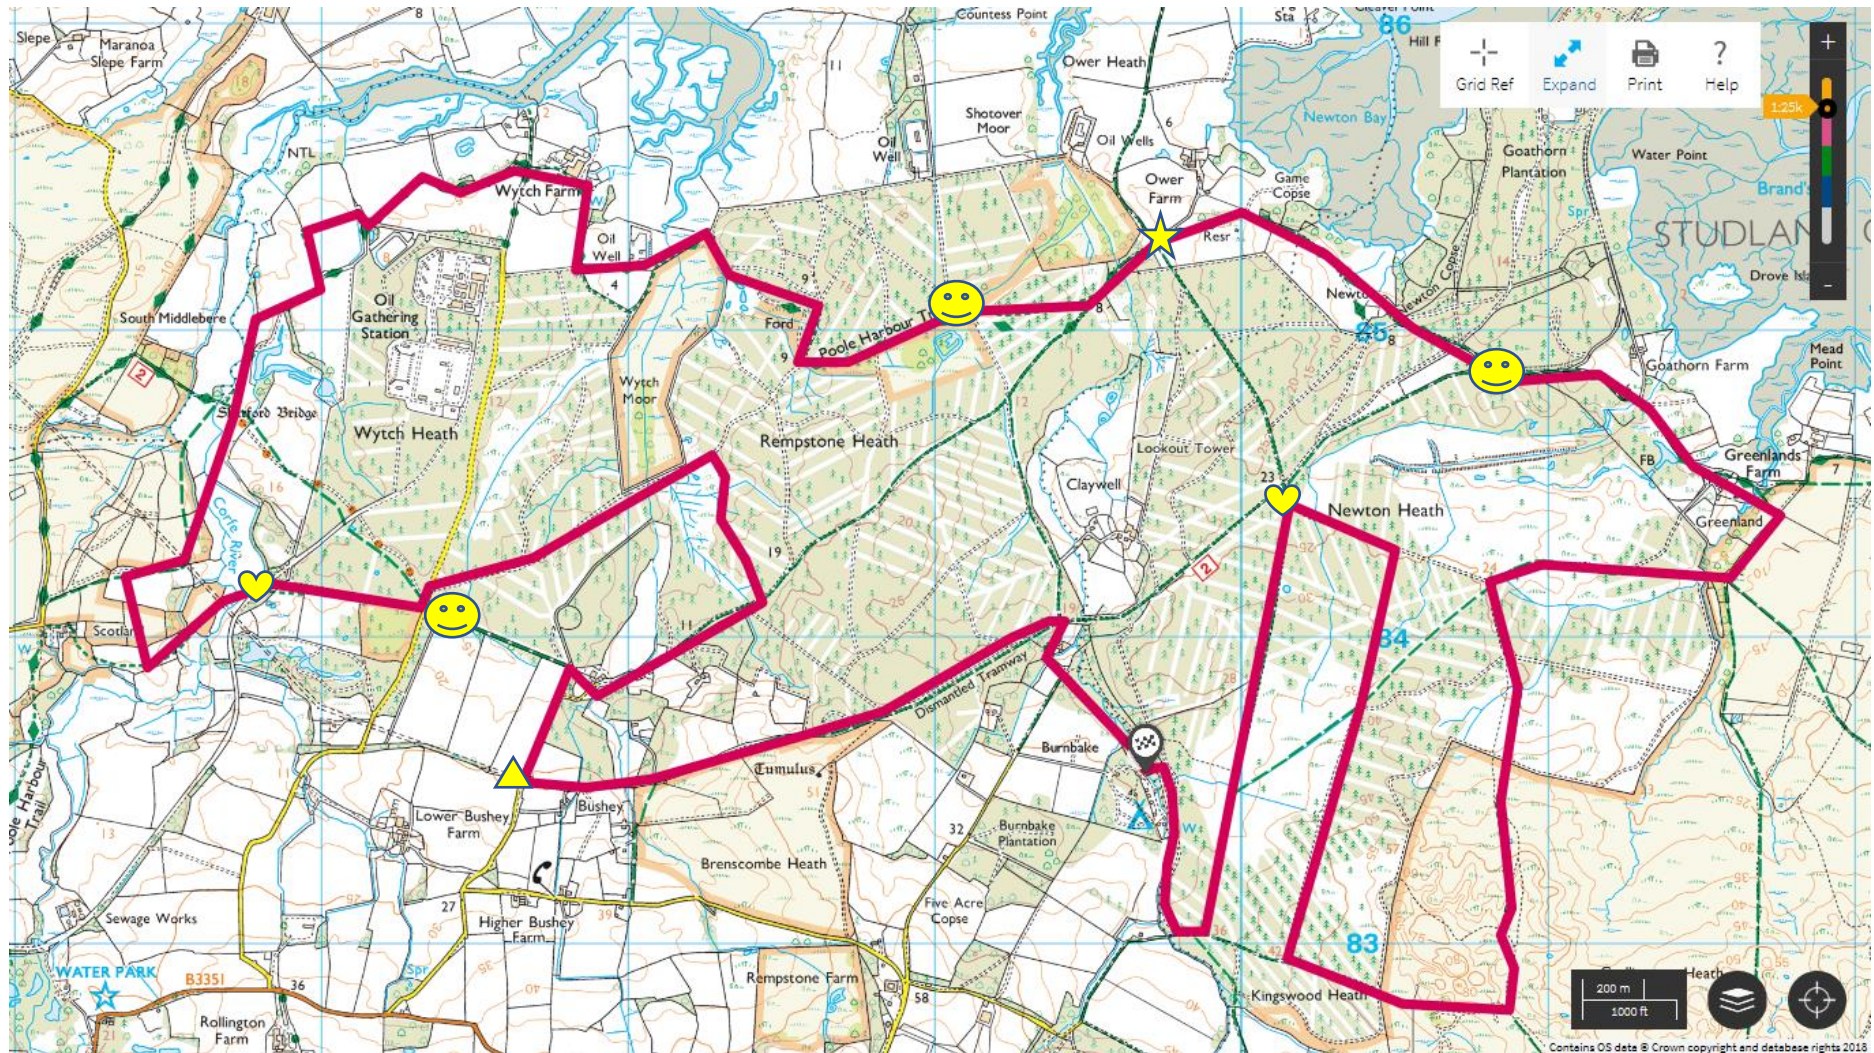

13.11 Miles

★ Love station    😊 Road Crossing    ♥ Water Station    ▲ Marshal Point